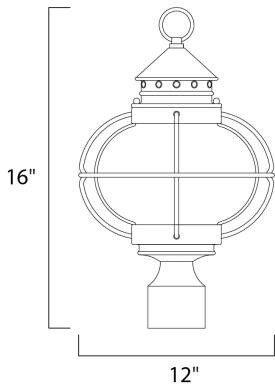

**PRODUCT DESCRIPTION**

Portsmouth is a traditional, early American style collection from Maxim Lighting International in Oil Rubbed Bronze finish with Seedy glass.

**MEASUREMENTS**

DIMENSION : 12" L x 12" W x 16" H

HANGING WEIGHT : 3.31 lb

**LAMPING**

INPUT VOLTAGE : 120V

BULB : 3 x 40W Incandescent E12 Candelabra , 120W Total

BULB INCLUDED : (Not Included)

DIMMABLE : Yes

**FINISHES OPTION**

 Oil Rubbed Bronze (OI)